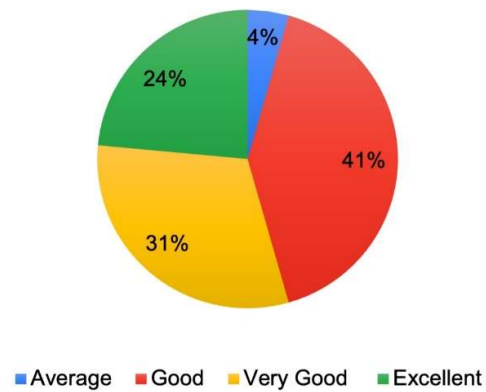

2. Well defined Reference Materials