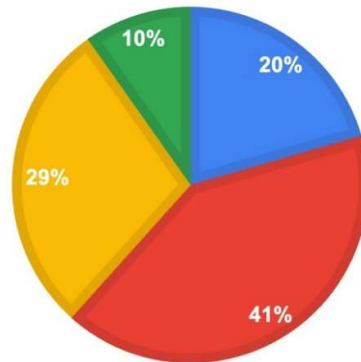

Website: mnwc.edu.in

Student Feedback on curriculum 2023-2024

N=255

Question wise graphs

1. RATE THE CURRICULUM

■ Average ■ Good ■ Very Good ■ Excellent

2. WELL DEFINED REFERENCE MATERIALS

■ Average ■ Good ■ Very Good ■ Excellent