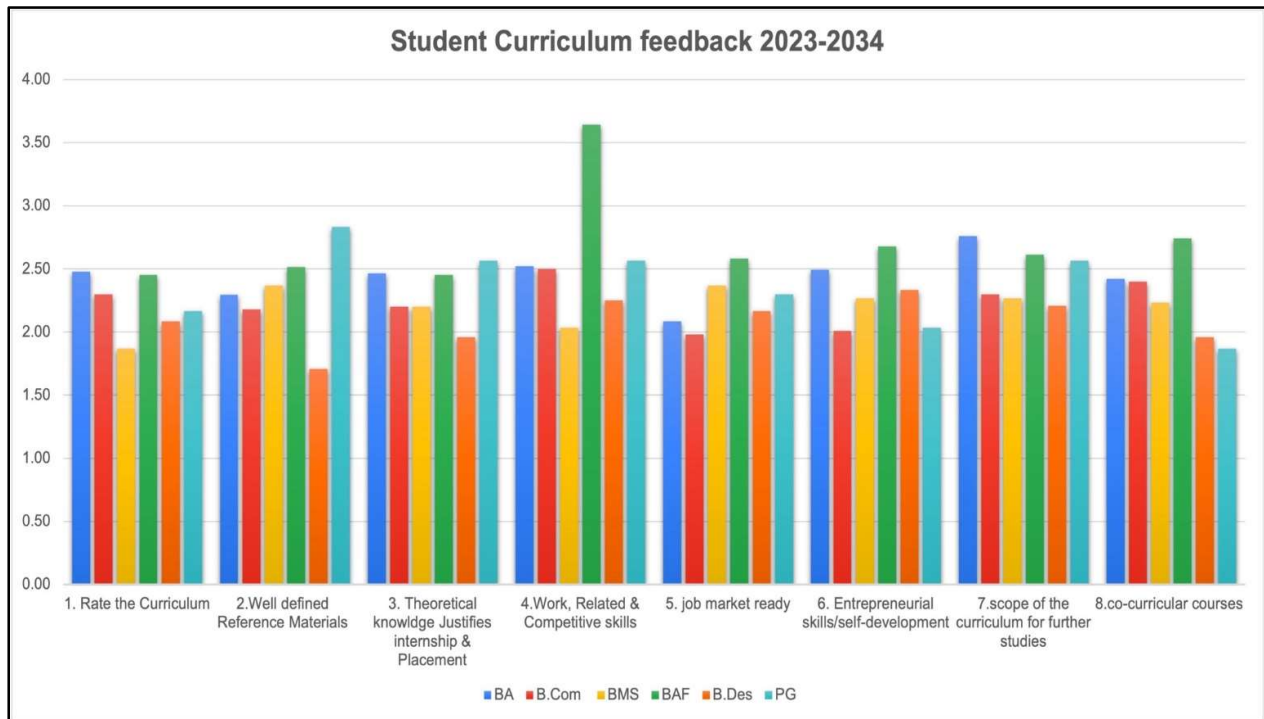

Website: mnwc.edu.in

Student Feedback on curriculum 2023-2024

N=255

Question wise graphs

1. RATE THE CURRICULUM

■ Average ■ Good ■ Very Good ■ Excellent

2. WELL DEFINED REFERENCE MATERIALS

■ Average ■ Good ■ Very Good ■ Excellent