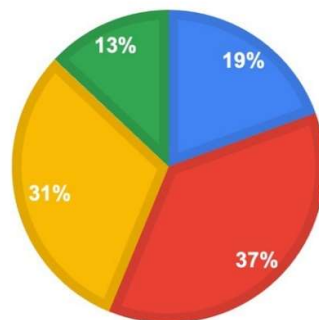

3. THEORETICAL KNOWLEDGE JUSTIFIES INTERNSHIP & PLACEMENT

■ Average ■ Good ■ Very Good ■ Excellent