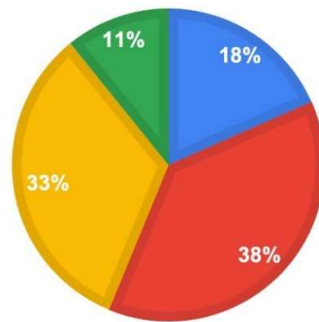

Website: mnwc.edu.in

Student Feedback on curriculum 2023-2024

N=255

Question wise graphs

1. RATE THE CURRICULUM

■ Average ■ Good ■ Very Good ■ Excellent

2. WELL DEFINED REFERENCE MATERIALS

■ Average ■ Good ■ Very Good ■ Excellent