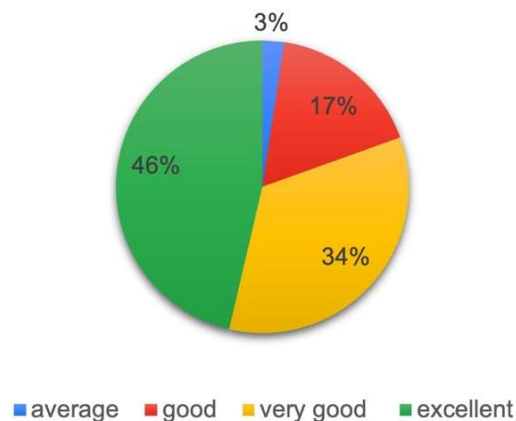

Website: mnwc.edu.in

MNWC Alumni Feedback Graphs 2023-2024

The alumni feedback on curriculum was collected from 82 alumni. The 10 close ended questions have been analyzed and presented in graphical format below.

Q1. Rate the syllabus of the course

Q2. Relevance of units in the syllabus

Q3. Offered electives in terms of specialization

4. Rate subject offered in relation to technological advancement

Q5. Opportunity for extra learning and self-development