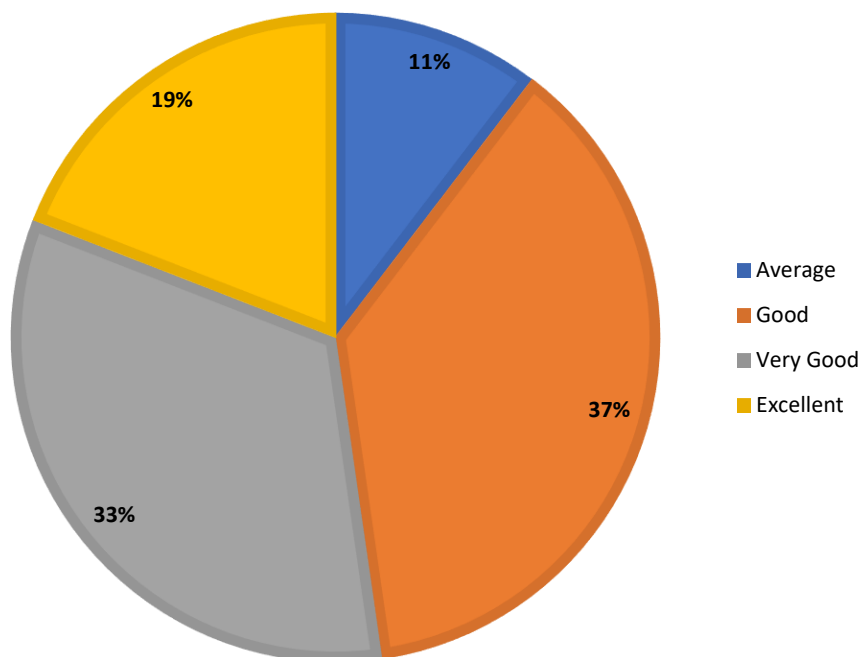

8. HOW WOULD YOU RATE THE OBJECTIVES STATED FOR EACH SUBJECT ?