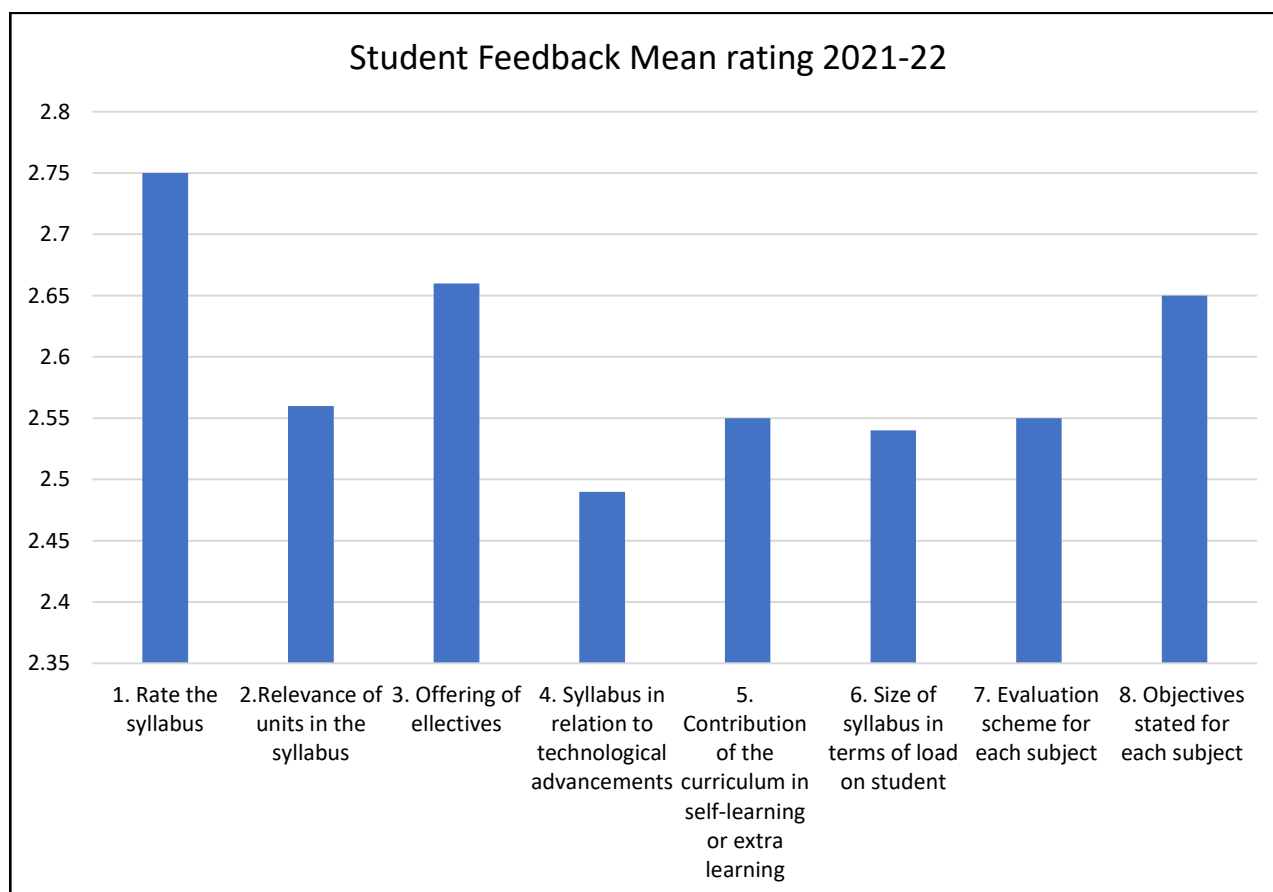

MANIBEN NANAVATI WOMEN'S COLLEGE
Vallabhbai Road, Vile Parle-(W), Mumbai-400056.
Tel: 022 26128841/022 26122679/ 022 26125941
Email: mnwcollege@hotmail.com Website: mnwc.edu.in

STUDENT'S FEEDBACK ON CURRICULUM 2021-2022

The analysis is based on 241 student responses. The scale included responding from 1= average, 2= good, 3=very good, 4= excellent