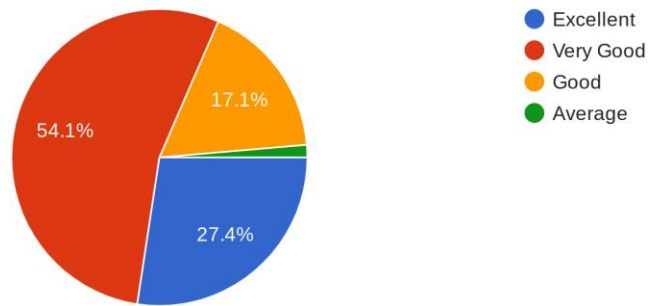

MANIBEN NANAVATI WOMEN'S COLLEGE
Vallabhbai Road, Vile Parle-(W), Mumbai-400056.
Tel: 022 26128841/022 26122679/ 022 26125941
Email: mnwcollege@hotmail.com Website: www.mnwc-sndt.org

5. Contribution of the curriculum towards developing Entrepreneurial skills/self-development.
146 responses

6. Scope of the curriculum for further studies.
146 responses