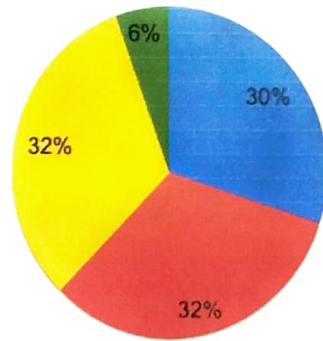

Q6. Rate the Size in terms of load on student

■ Excellent ■ Very Good ■ Good ■ Average