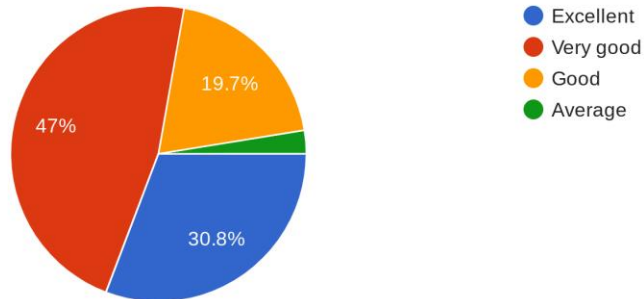

MANIBEN NANAVATI WOMEN'S COLLEGE
Vallabhbai Road, Vile Parle-(W), Mumbai-400056.
Tel: 022 26128841/022 26122679/ 022 26125941
Email: mnwcollege@hotmail.com Website: www.mnwc-sndt.org

Rate the curriculum prescribed for your degree during your term in the college?

117 responses