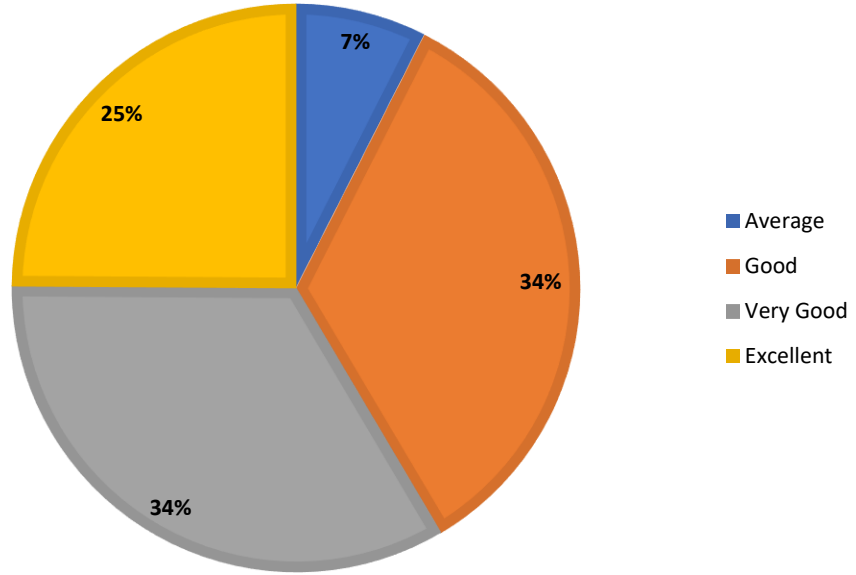

1. HOW DO YOU RATE THE SYLLABUS OF THE COURSE ?