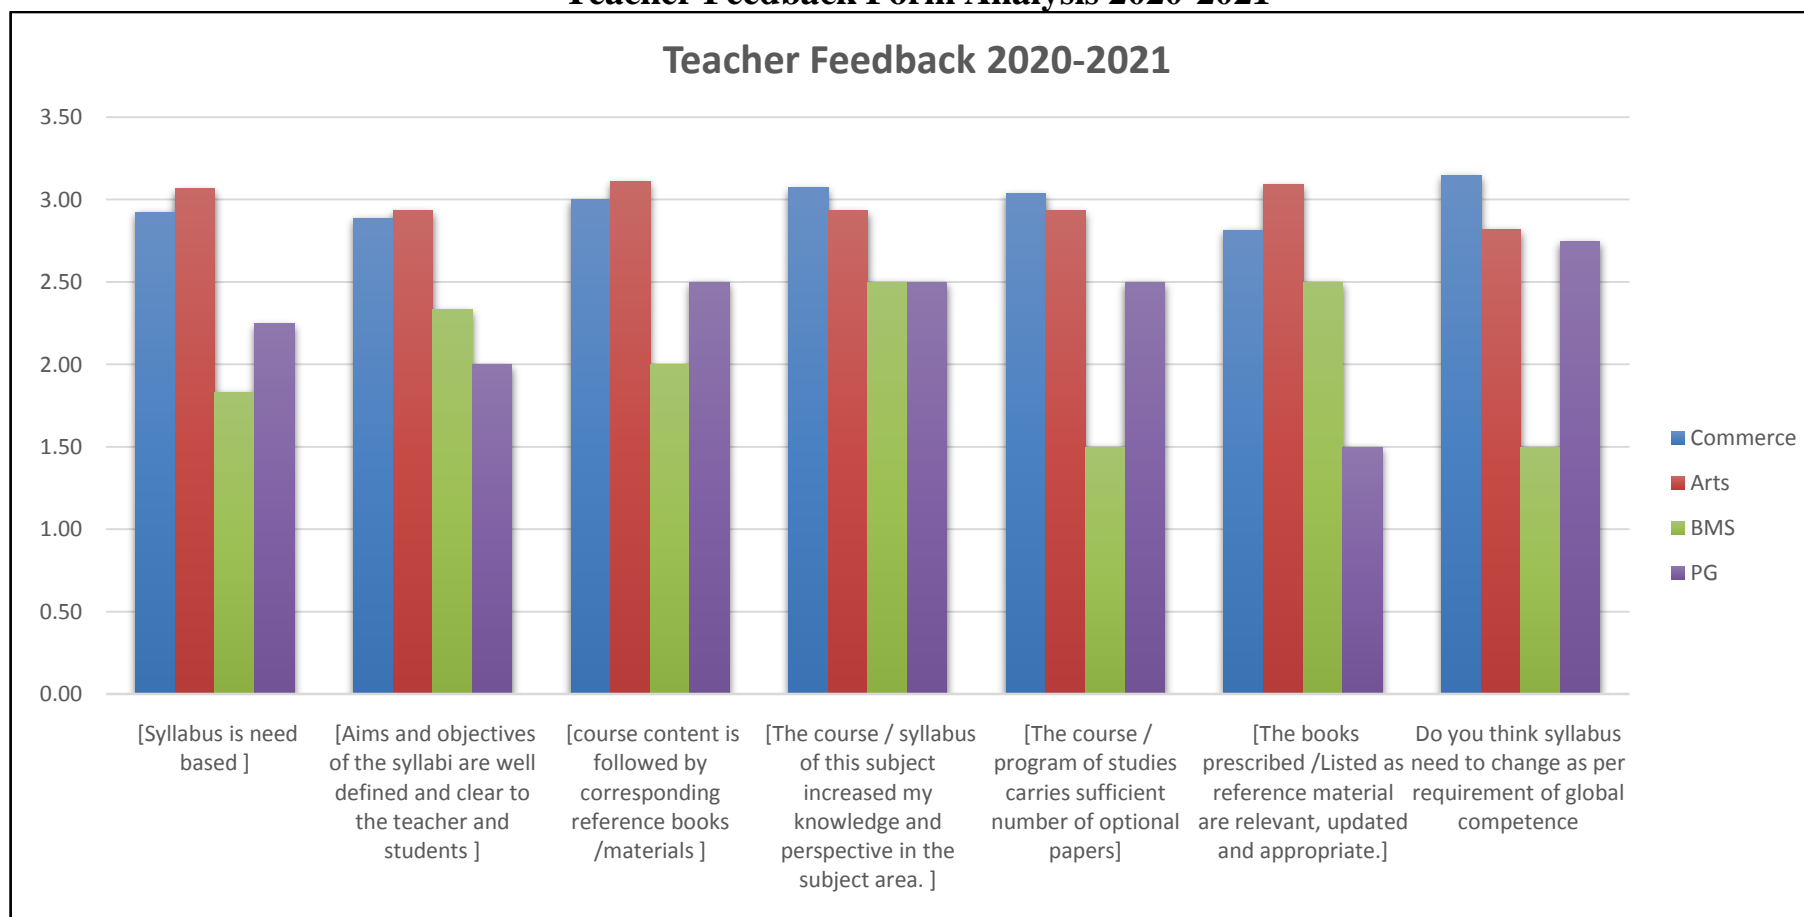

Estd.: 1972

NAAC Reaccredited 'A' grade

MANIBEN NANAVATI WOMEN'S COLLEGE
Vallabhbhai Road, Vile Parle-(W), Mumbai-400056.

Tel: 022 26128841/022 26122679/ 022 26125941

Email: mnwcollege@hotmail.com Website: <https://mnwc.edu.in/>

Teacher Feedback Form Analysis 2020-2021

4 point rating scale was used where 4= excellent, 3=very good, 2=good, 1= average