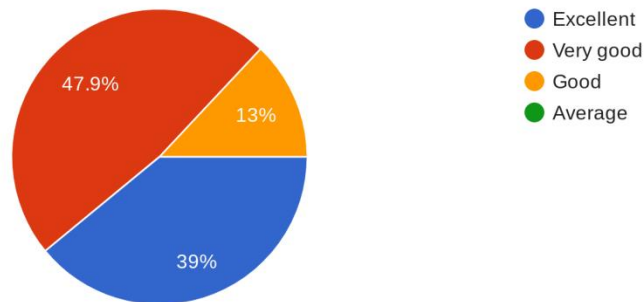

Maniben Nanavati Women's College Student Feedback For 2019-2020

1. Rate the curriculum studied by the students.

146 responses