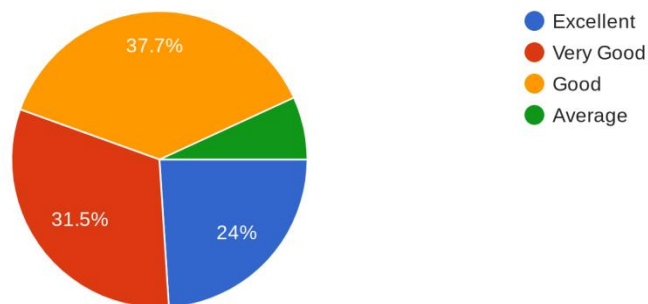

4. Contribution of the curriculum towards getting job market ready.

146 responses