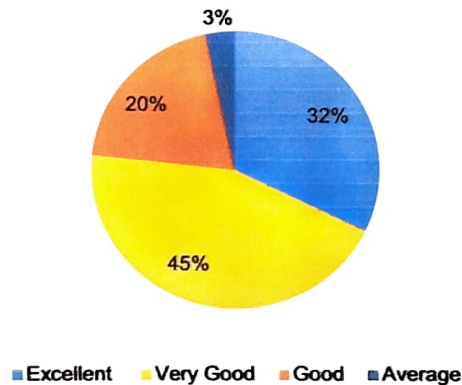

Estd.: 1972

Reaccredited 'A' Grade in the 3rd Cycle (2016-2021)

MANIBEN NANAVATI WOMEN'S COLLEGE

Vallabhbhai Road, Vile Parle-(W), Mumbai-400056.

Tel: 022 26128841/022 26122679/ 022 26125941

Email: mnwcollege@hotmail.com

Website: mnwc.edu.in

MNWC Alumni Feedback Graphs 2022-2023

The alumni feedback on curriculum was collected from 90 alumni. The 10 close ended questions have been analyzed and presented in graphical format below.

Q1. Rate the syllabus of the course