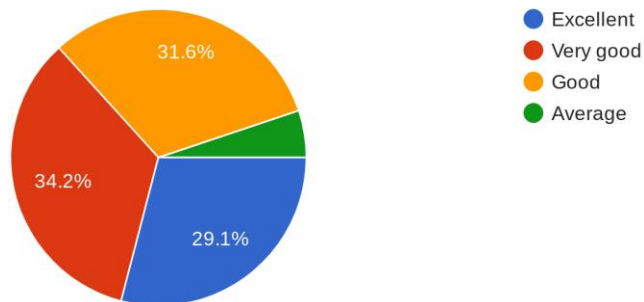

How would you rate the course curriculum for fulfilling your expectations?

117 responses