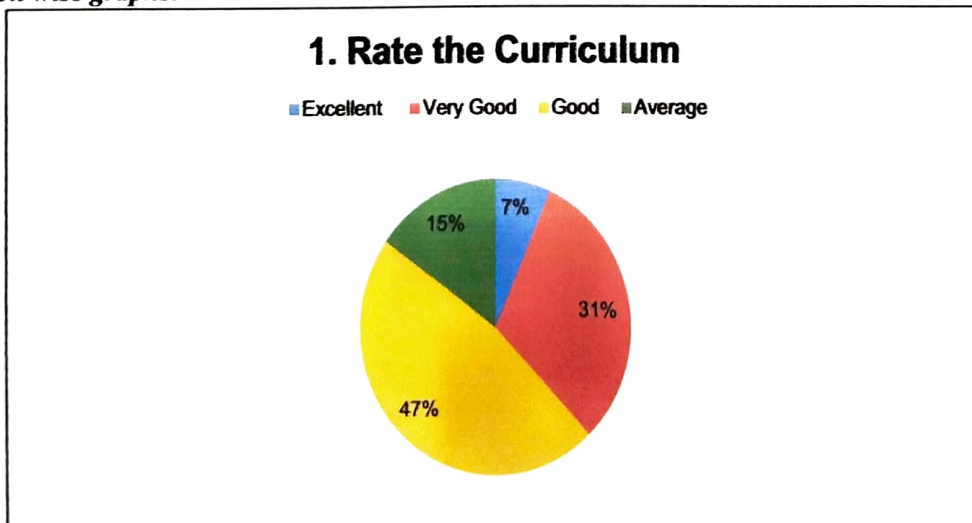

Question wise graphs: