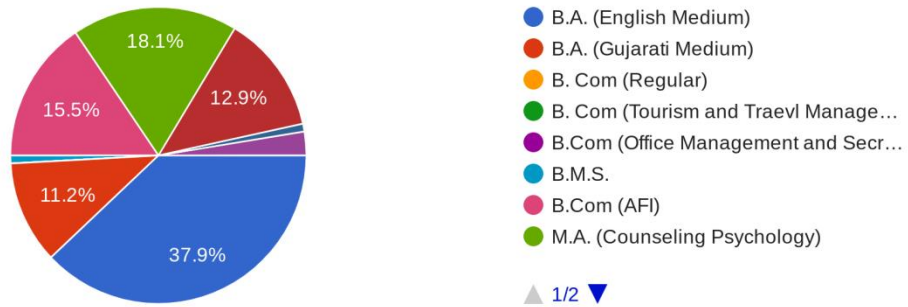

MANIBEN NANAVATI WOMEN'S COLLEGE
Vallabhbai Road, Vile Parle-(W), Mumbai-400056.
Tel: 022 26128841/022 26122679/ 022 26125941
Email: mnwcollege@hotmail.com Website: www.mnwc-sndt.org

Maniben Nanavati Women's College Alumni Feedback For 2019-2020

Stream:
116 responses