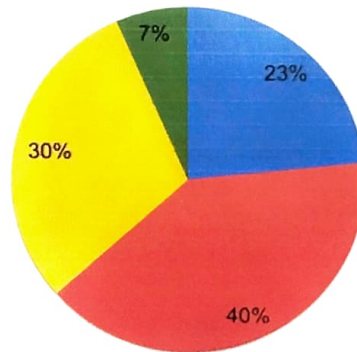

Q7. Rate the evaluation scheme

■ Excellent ■ Very Good ■ Good ■ Average