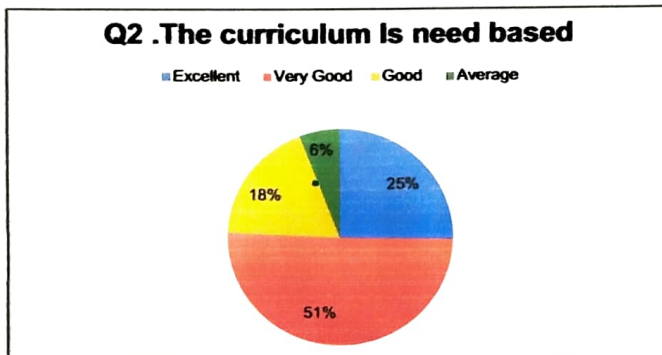

Question Wise graphs for odd semesters (mid year feedback) from teachers