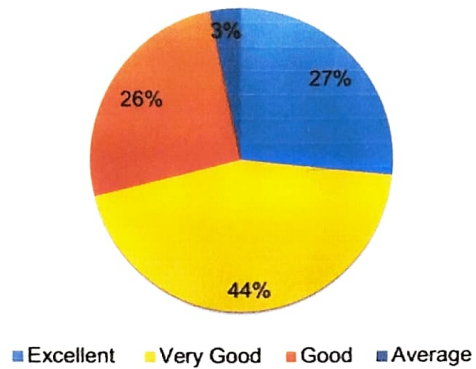

Q3. Rate of offered electives in terms of specialization