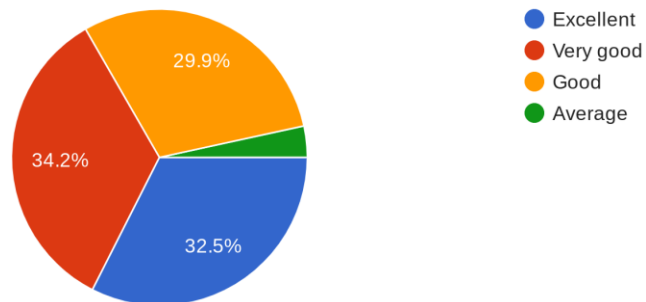

How would you rate the new skills learnt in the due course of your studies (other than syllabus)

117 responses