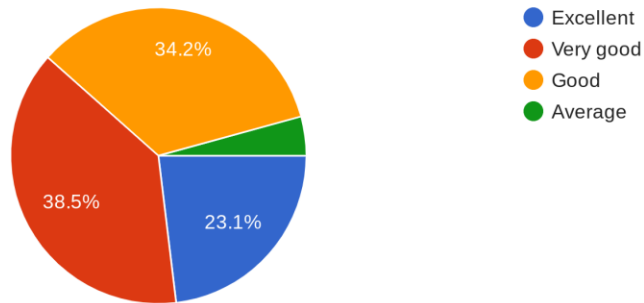

MANIBEN NANAVATI WOMEN'S COLLEGE
Vallabhbai Road, Vile Parle-(W), Mumbai-400056.
Tel: 022 26128841/022 26122679/ 022 26125941
Email: mnwcollege@hotmail.com Website: www.mnwc-sndt.org

How would you rate the academic initiatives taken by the college to bridge the gap between industry and Academia?

117 responses