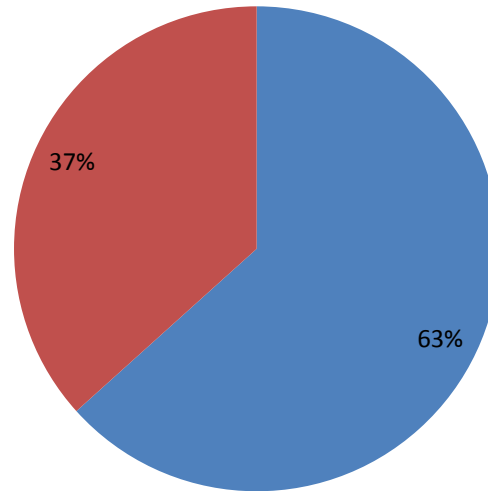

Estd.: 1972

NAAC Reaccredited 'A' grade

MANIBEN NANAVATI WOMEN'S COLLEGE

Vallabhbhai Road, Vile Parle-(W), Mumbai-400056.

Tel: 022 26128841/022 26122679/ 022 26125941

Email: mnwcollege@hotmail.com Website: <https://mnwc.edu.in/>

Do you think that the syllabus can include skill based topics in it?

■ Yes ■ No