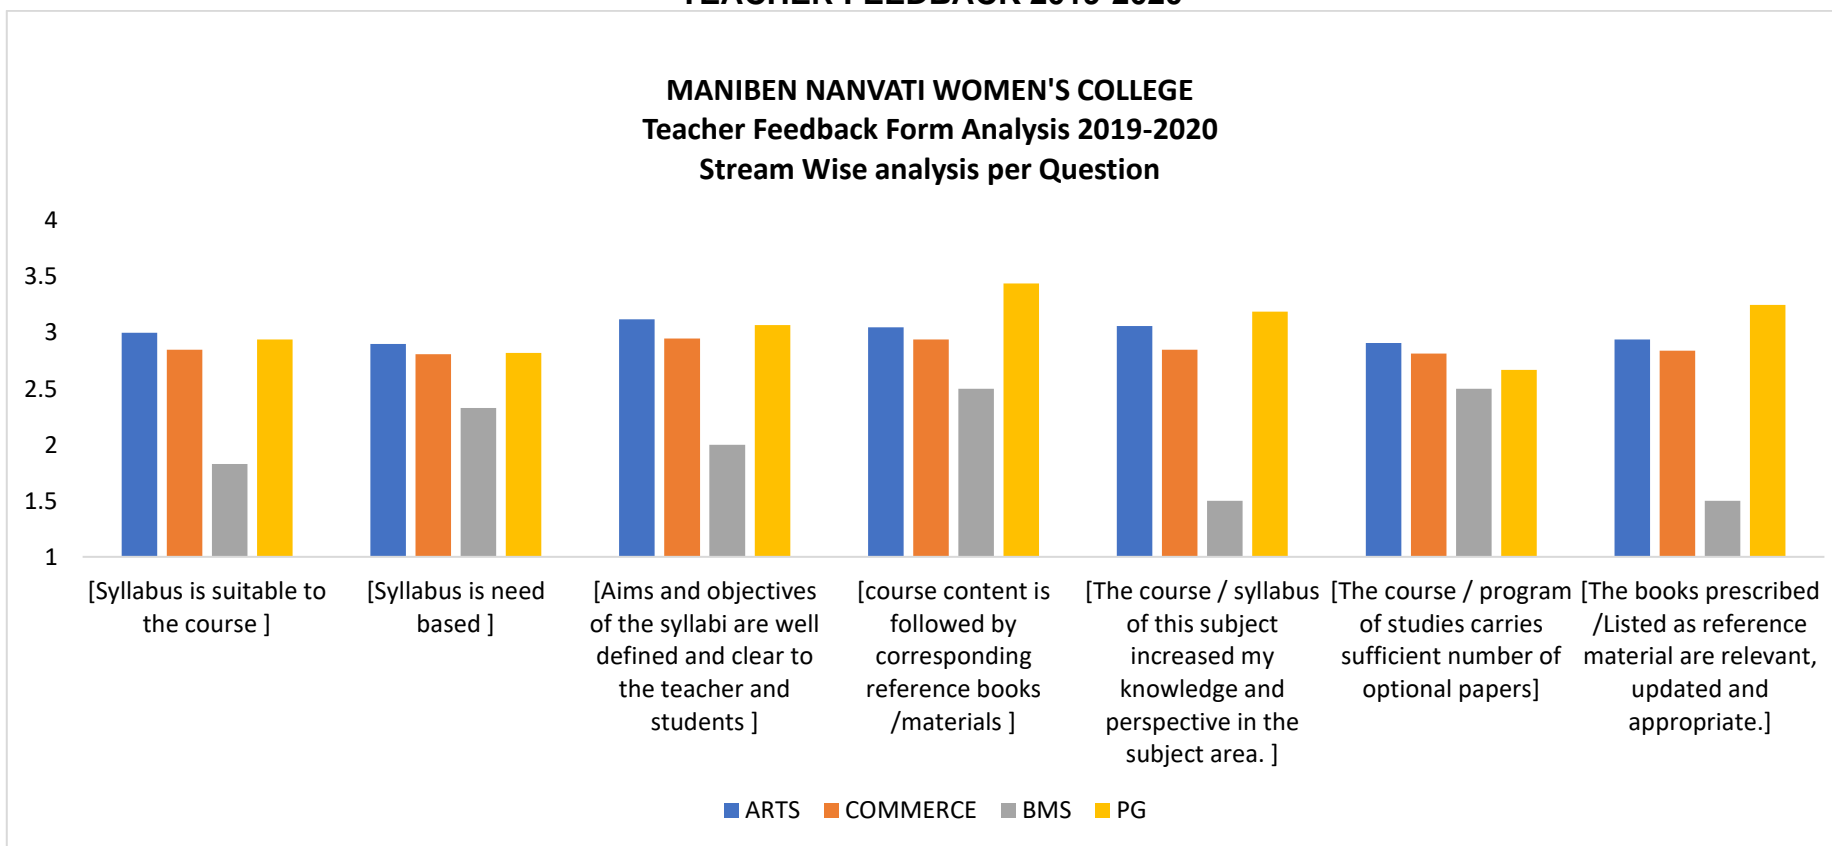

**MANIBEN NANAVATI WOMEN'S COLLEGE
TEACHER FEEDBACK 2019-2020**