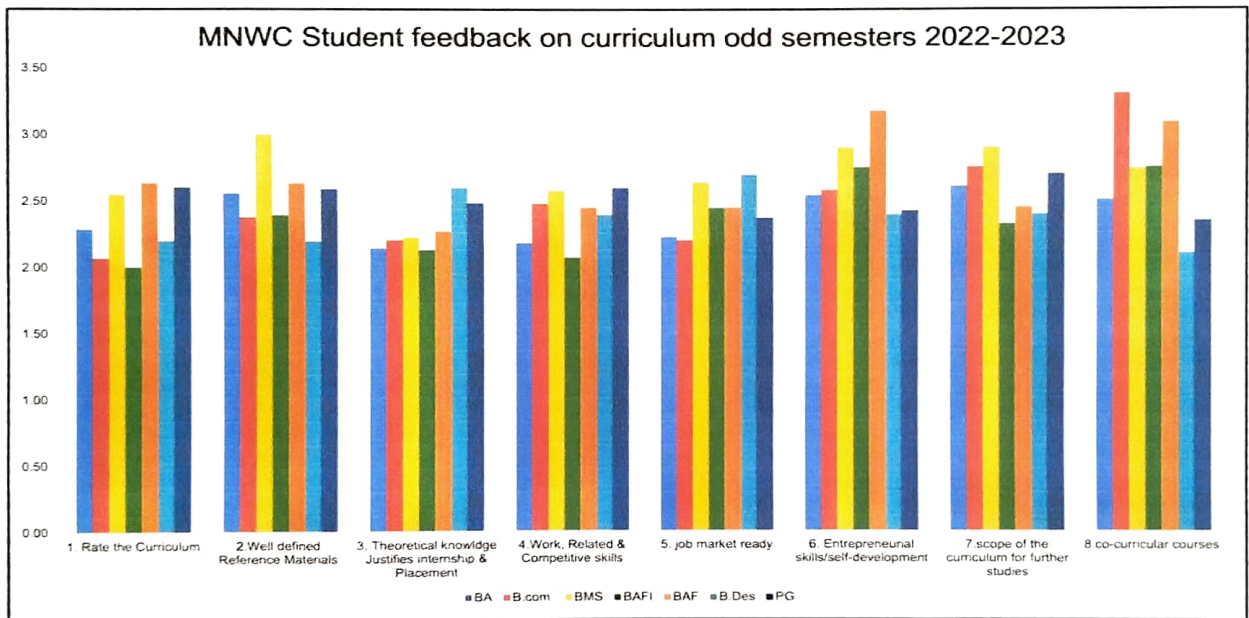

Estd.: 1972

Reaccredited 'A' Grade in the 3rd Cycle (2016-2021)

MANIBEN NANAVATI WOMEN'S COLLEGE

Vallabhbai Road, Vile Parle-(W), Mumbai-400056.

Tel: 022 26128841/022 26122679/ 022 26125941

Email: mnwcollege@hotmail.com

Website: mnwc.edu.in

STUDENT'S FEEDBACK ON CURRICULUM 2022-2023

Odd Semesters Feedback on curriculum for 2022-2023, N= 273