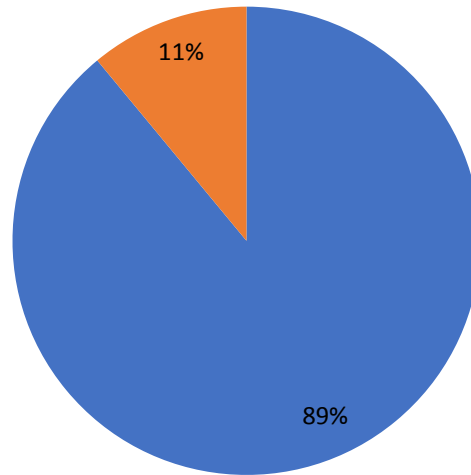

Estd.: 1972

NAAC Reaccredited 'A' grade

MANIBEN NANAVATI WOMEN'S COLLEGE

Vallabhbhai Road, Vile Parle-(W), Mumbai-400056.

Tel: 022 26128841/022 26122679/ 022 26125941

Email: mnwcollege@hotmail.com Website: <https://mnwc.edu.in/>

Did the course content meet with your expectation?

■ Yes ■ No