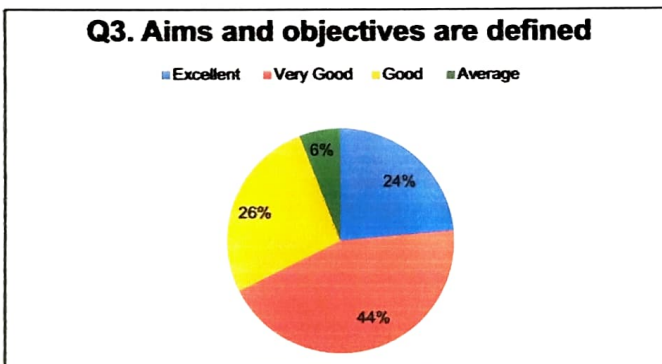

Question Wise graphs for odd semesters (mid year feedback) from teachers