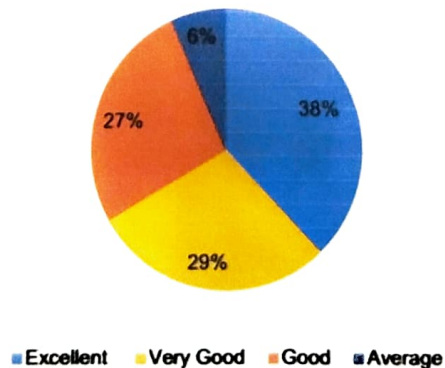

Q5. Rate the Opportunity for extra learning and self-development