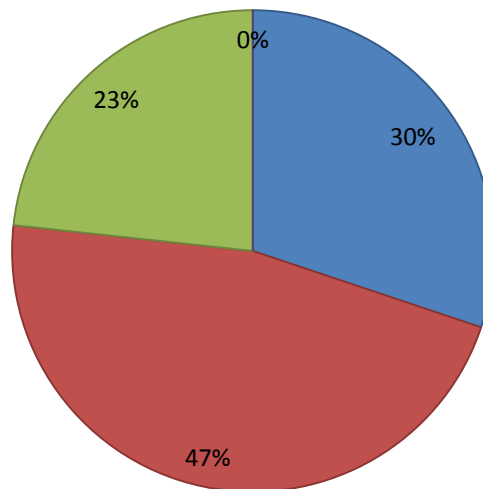

Estd.: 1972

NAAC Reaccredited 'A' grade

MANIBEN NANAVATI WOMEN'S COLLEGE
Vallabhbhai Road, Vile Parle-(W), Mumbai-400056.

Tel: 022 26128841/022 26122679/ 022 26125941

Email: mnwcollege@hotmail.com Website: <https://mnwc.edu.in/>

3. The curriculum enabled you to acquire and improve work-related, competitive and interpersonal skills.

■ Excellent ■ Very Good ■ Good ■ Average