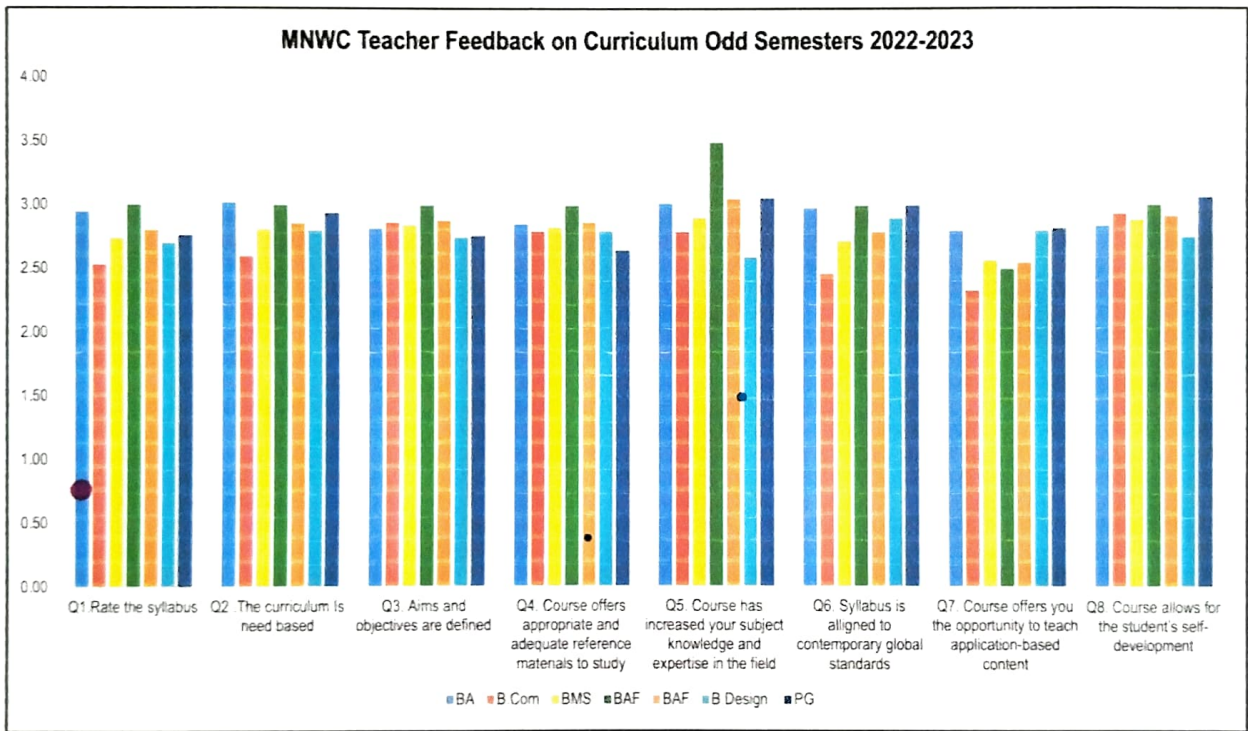

### MNWC Teacher Feedback on Curriculum 2022-23

N= 32 teachers

*Question Wise graphs for odd semesters (mid year feedback) from teachers*

**Q5. Course has increased your subject knowledge and expertise in the field**