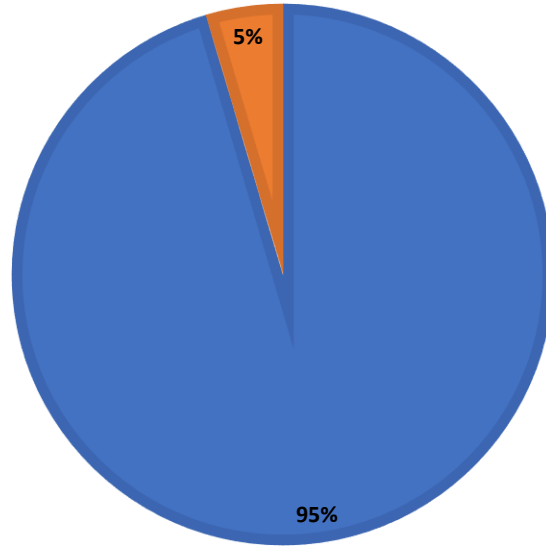

**11. WILL YOU RECOMMEND THIS COURSE
TO YOUR COLLEAGUES?**

■ Yes ■ No