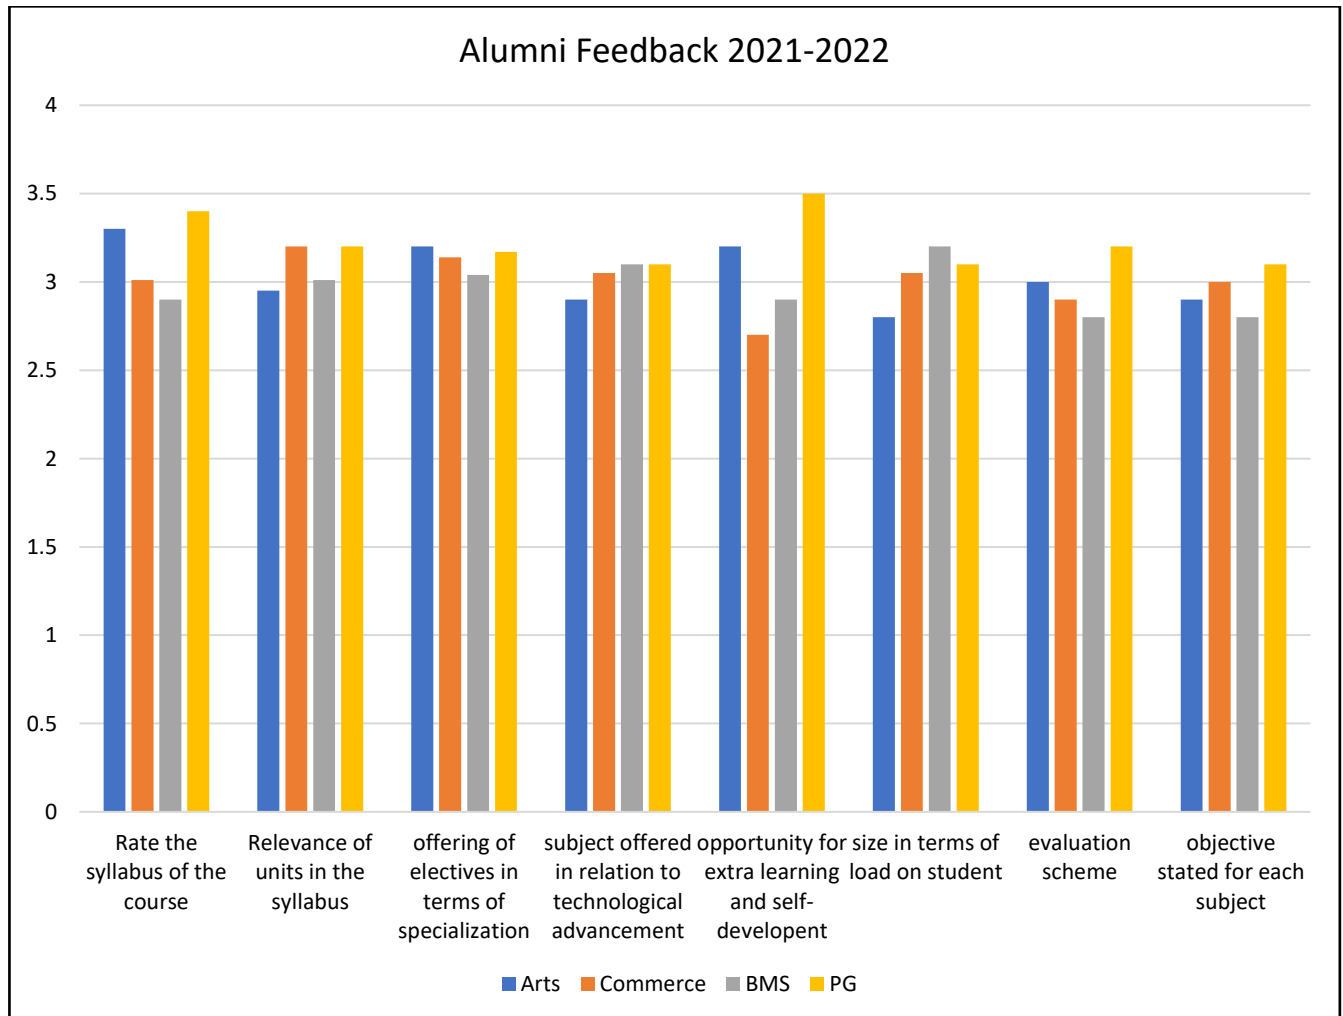

MNWC Alumni Feedback 2020-2021

The feedback was analyzed based on 81 responses received from alumni

4 point rating scale was used where 4= excellent, 3=very good, 2=good, 1= average