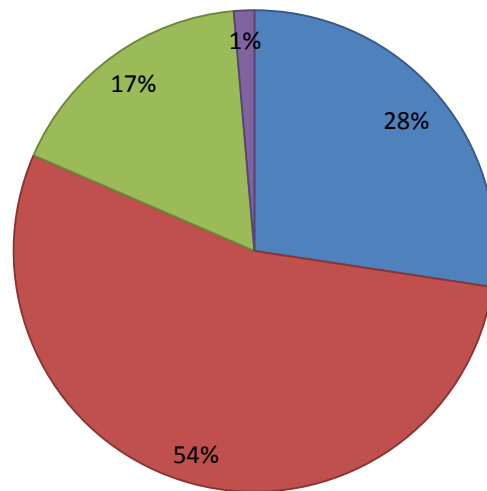

Estd.: 1972

NAAC Reaccredited 'A' grade

MANIBEN NANAVATI WOMEN'S COLLEGE
Vallabhbai Road, Vile Parle-(W), Mumbai-400056.

Tel: 022 26128841/022 26122679/ 022 26125941

Email: mnwcollege@hotmail.com Website: <https://mnwc.edu.in/>

5. Contribution of the curriculum towards developing Entrepreneurial skills/self-development.

■ Excellent ■ Very Good ■ Good ■ Average