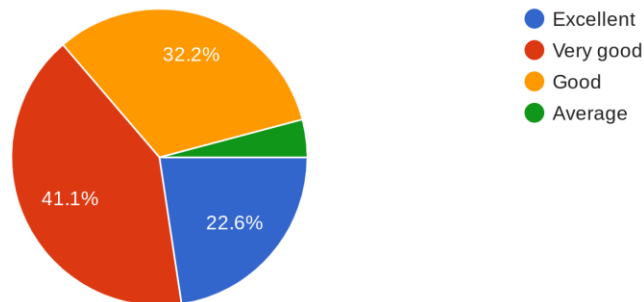

2. The curriculum justifies theoretical knowledge along with the internship and placement opportunities.

146 responses