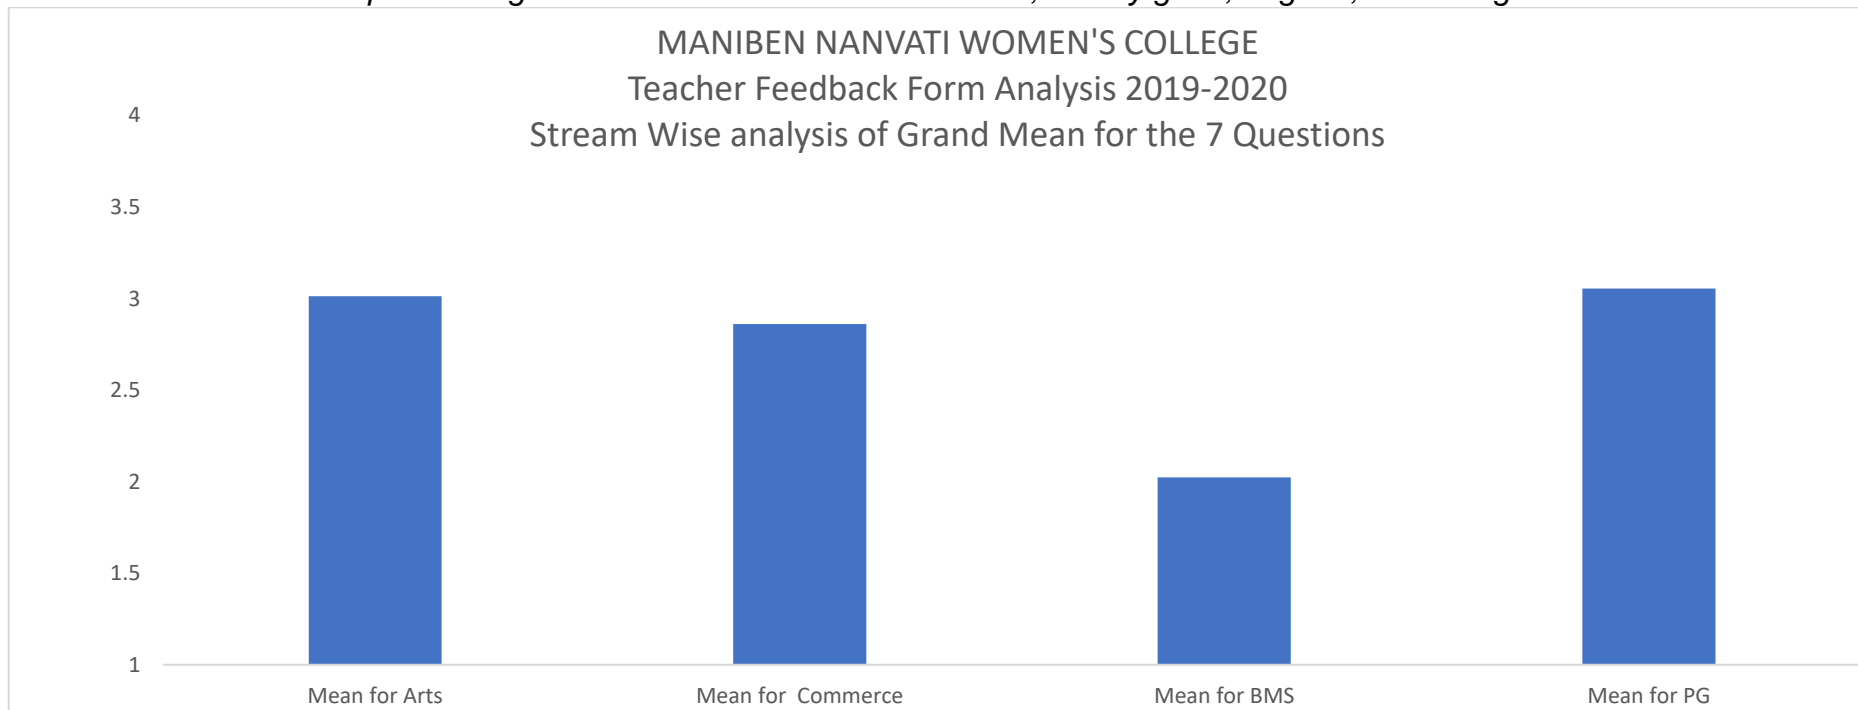

MANIBEN NANAVATI WOMEN'S COLLEGE
Vallabhbai Road, Vile Parle-(W), Mumbai-400056.
Tel: 022 26128841/022 26122679/ 022 26125941

Email: mnwcollege@hotmail.com Website: www.mnwc-sndt.org

4 point rating scale was used where 4= excellent, 3=very good, 2=good, 1= average