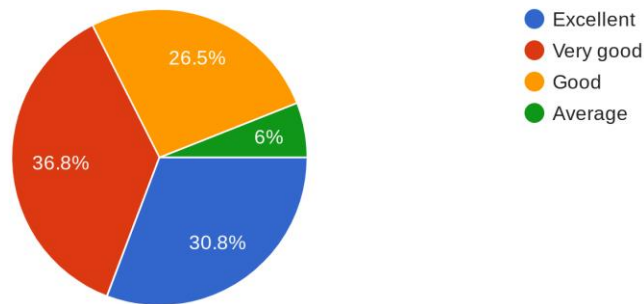

How do you rate the courses that you have learnt in relation to career prospects?
117 responses