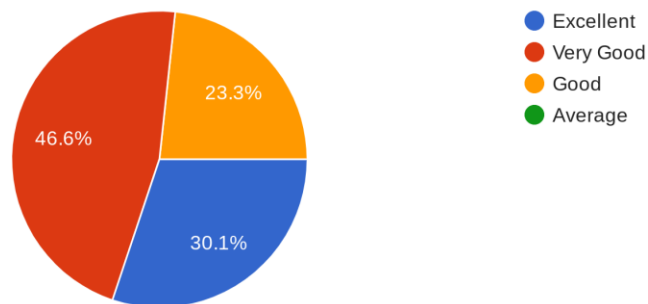

MANIBEN NANAVATI WOMEN'S COLLEGE
Vallabhbhai Road, Vile Parle-(W), Mumbai-400056.
Tel: 022 26128841/022 26122679/ 022 26125941
Email: mnwcollege@hotmail.com Website: www.mnwc-sndt.org

3. The curriculum enabled you to acquire and improve work-related, competitive and interpersonal skills.

146 responses

4. Contribution of the curriculum towards getting job market ready.

146 responses