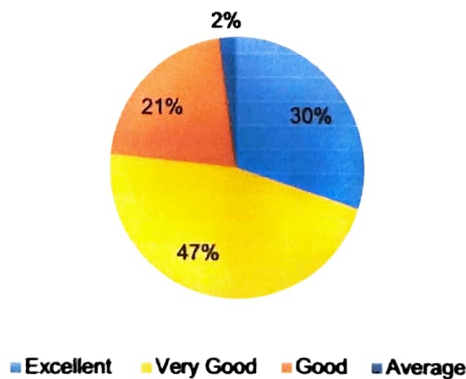

Q2. Rate the Relevance of units in the syllabus