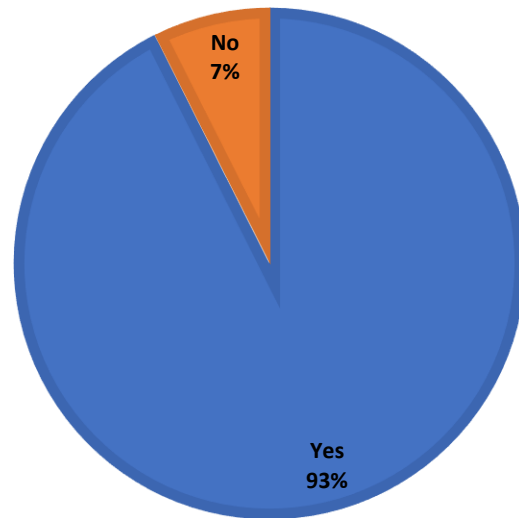

DID THE COURSE EXPOSE YOU TO NEW KNOWLEDGE AND PRACTICES ?