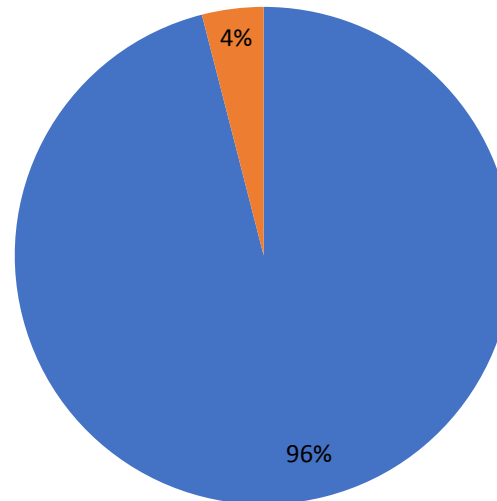

Estd.: 1972

NAAC Reaccredited 'A' grade

MANIBEN NANAVATI WOMEN'S COLLEGE

Vallabhbai Road, Vile Parle-(W), Mumbai-400056.

Tel: 022 26128841/022 26122679/ 022 26125941

Email: mnwcollege@hotmail.com Website: <https://mnwc.edu.in/>

Will you recommend this course to your colleagues?

■ Yes ■ No