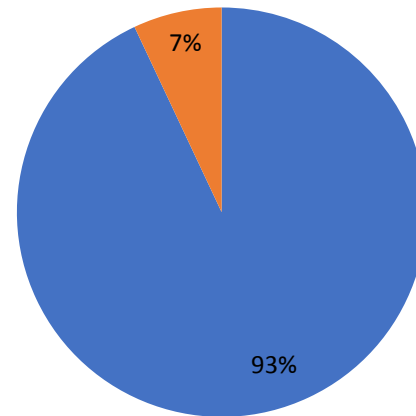

Estd.: 1972

NAAC Reaccredited 'A' grade

MANIBEN NANAVATI WOMEN'S COLLEGE

Vallabhbai Road, Vile Parle-(W), Mumbai-400056.

Tel: 022 26128841/022 26122679/ 022 26125941

Email: mnwcollege@hotmail.com Website: <https://mnwc.edu.in/>

Did the Course Expose you to new knowledge and practices?

■ Yes ■ No