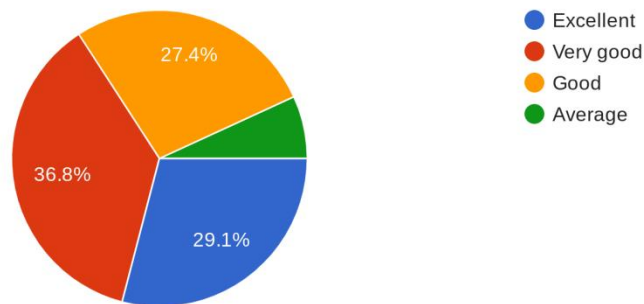

How would you rate the benefits of curriculum to pursue further studies?

117 responses