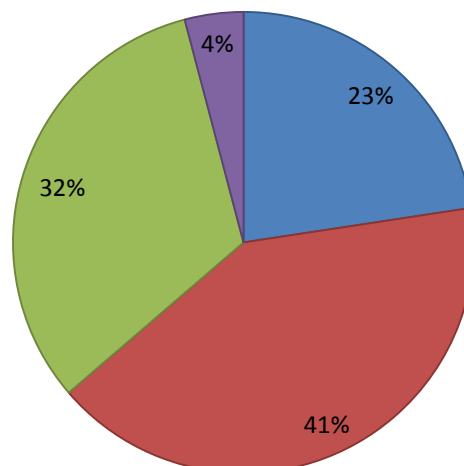

2. The curriculum justifies theoretical knowledge along with the internship and placement opportunities.

■ Excellent ■ Very Good ■ Good ■ Average