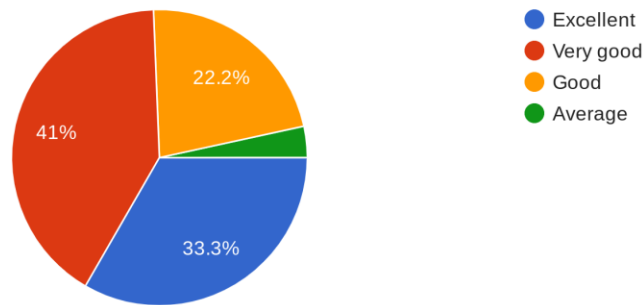

MANIBEN NANAVATI WOMEN'S COLLEGE
Vallabhbai Road, Vile Parle-(W), Mumbai-400056.
Tel: 022 26128841/022 26122679/ 022 26125941
Email: mnwcollege@hotmail.com Website: www.mnwc-sndt.org

Curriculum has enhanced my competency in communication, critical thinking, problem solving and creativity.

117 responses