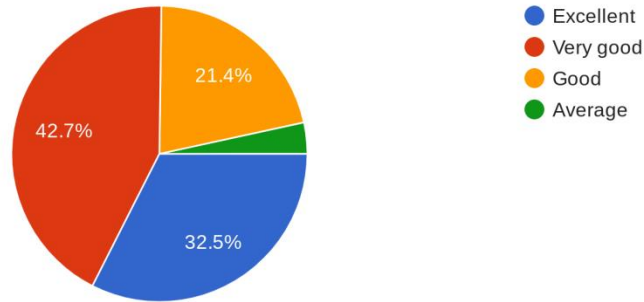

MANIBEN NANAVATI WOMEN'S COLLEGE
Vallabhbai Road, Vile Parle-(W), Mumbai-400056.
Tel: 022 26128841/022 26122679/ 022 26125941
Email: mnwcollege@hotmail.com Website: www.mnwc-sndt.org

Project work/internship opportunities offered were challenging and constructive.
117 responses