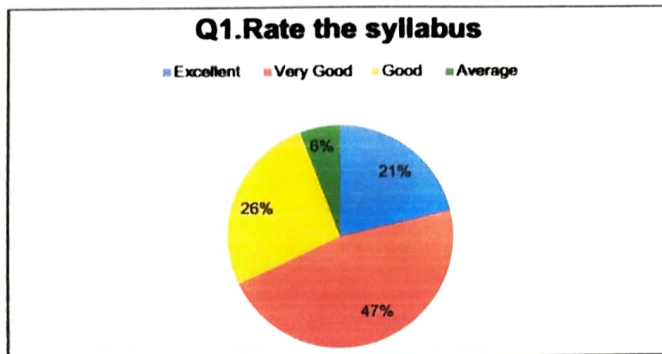

Question Wise graphs for odd semesters (mid year feedback) from teachers