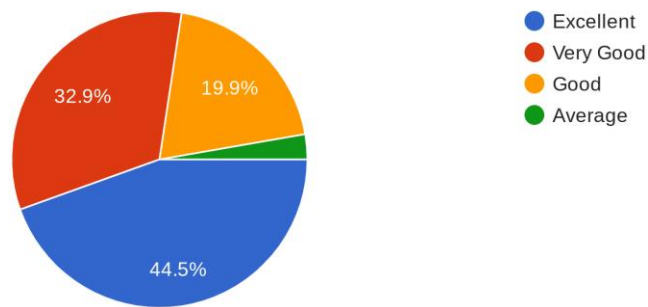

6. Scope of the curriculum for further studies.
146 responses