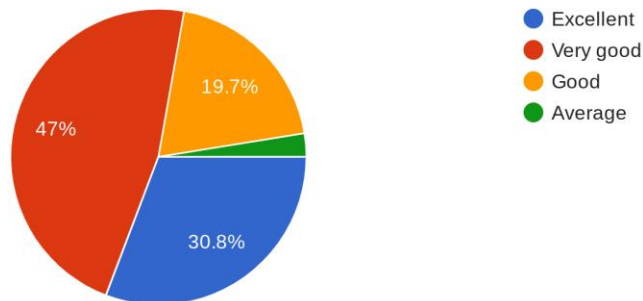

Rate the curriculum prescribed for your degree during your term in the college?
117 responses