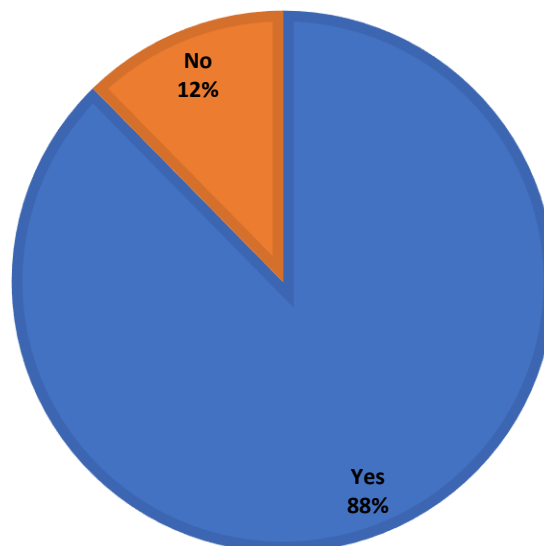

WILL YOU RECOMMEND THIS COURSE TO OTHERS?

■ Yes ■ No