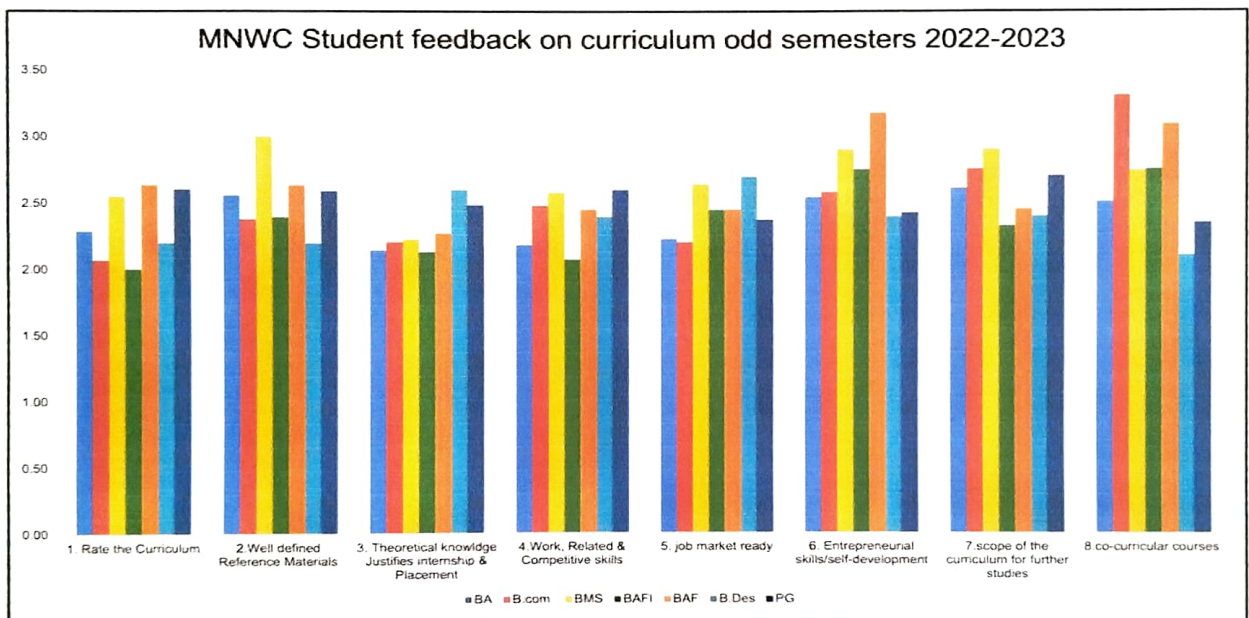

### STUDENT'S FEEDBACK ON CURRICULUM 2022-2023

Odd Semesters Feedback on curriculum for 2022-2023, N= 273