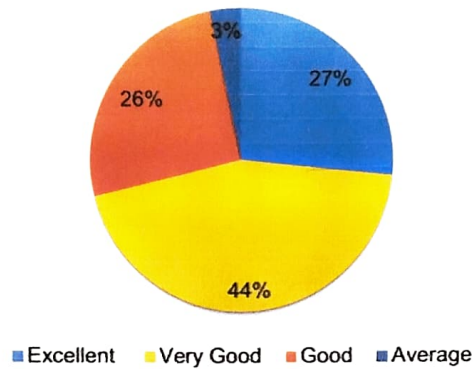

Website: mnwc.edu.in

MNWC Alumni Feedback Graphs 2022-2023

The alumni feedback on curriculum was collected from 90 alumni. The 10 close ended questions have been analyzed and presented in graphical format below.

Q1. Rate the syllabus of the course

Q2. Rate the Relevance of units in the syllabus

Q3. Rate of offered electives in terms of specialization

Q4. Rate subject offered in relation to technological advancement