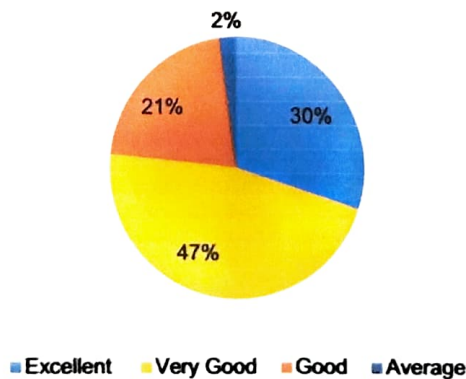

Website: mnwc.edu.in

MNWC Alumni Feedback Graphs 2022-2023

The alumni feedback on curriculum was collected from 90 alumni. The 10 close ended questions have been analyzed and presented in graphical format below.

Q1. Rate the syllabus of the course

Q2. Rate the Relevance of units in the syllabus

Q3. Rate of offered electives in terms of specialization

Q4. Rate subject offered in relation to technological advancement