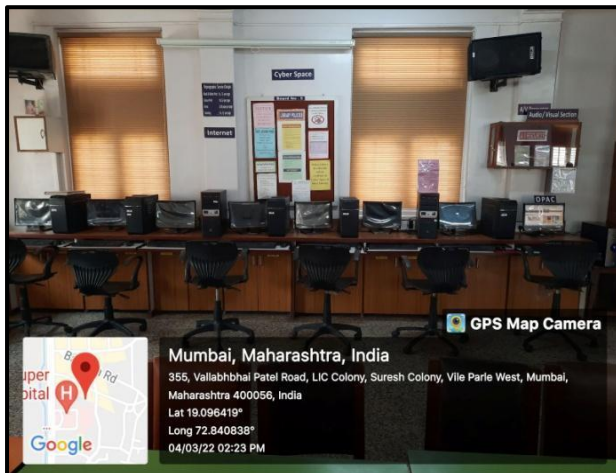

Library Periodical Section

Mumbai, Maharashtra, India
355, Vallabhbai Patal Road, LIC Colony, Suresh Colony, Vile Parle West, Mumbai, Maharashtra 400056, India
Lat 19.096419°
Long 72.840838°
04/03/22 02:23 PM

Library Cyber Space Area