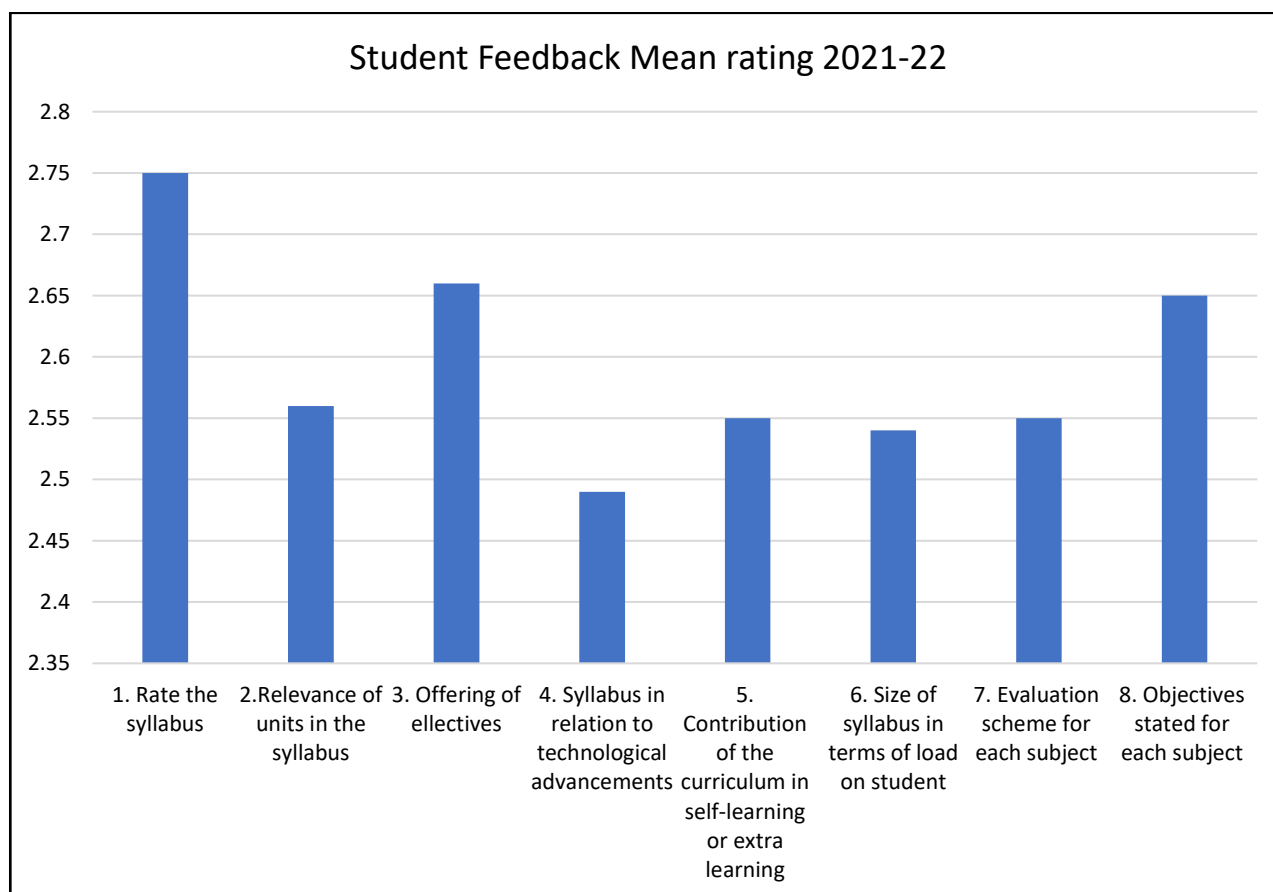

The analysis is based on 241 student responses. The scale included responding from 1= average, 2= good, 3=very good, 4= excellent

1. HOW DO YOU RATE THE SYLLABUS OF THE COURSE ?

2. HOW DO YOU RATE RELEVANCE OF THE UNITS IN THE SYLLABUS ?