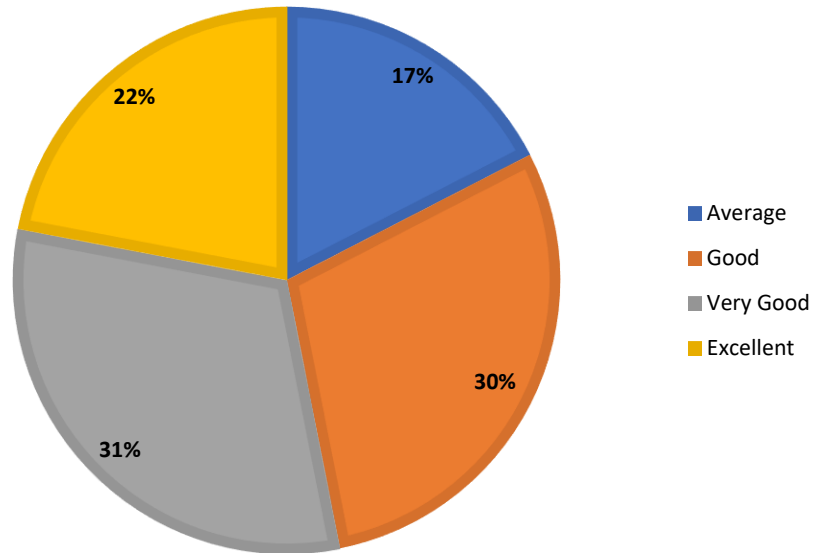

The analysis is based on 241 student responses. The scale included responding from 1= average, 2= good, 3=very good, 4= excellent

1. HOW DO YOU RATE THE SYLLABUS OF THE COURSE ?

2. HOW DO YOU RATE RELEVANCE OF THE UNITS IN THE SYLLABUS ?

**3. HOW DO YOU RATE THE OFFERING OF ELECTIVES
IN TERMS OF SPECIALIZATION ?**

**4. HOW DO YOU RATE THE SYLLABUS IN
RELATION TO TECHNOLOGICAL ADVANCEMENTS
?**

5. HOW DO YOU RATE THE CONTRIBUTION OF THE CURRICULUM IN SELF-LEARNING OR EXTRA LEARNING