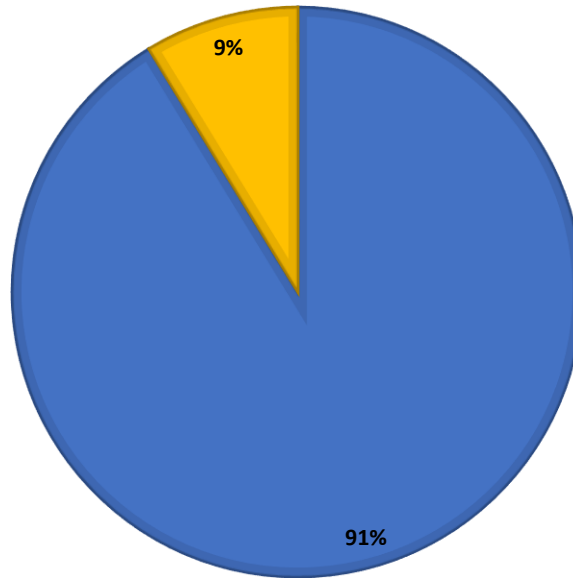

9. DID SUBJECT MEET WTH YOUR EXPECTATION ?

■ Yes ■ No