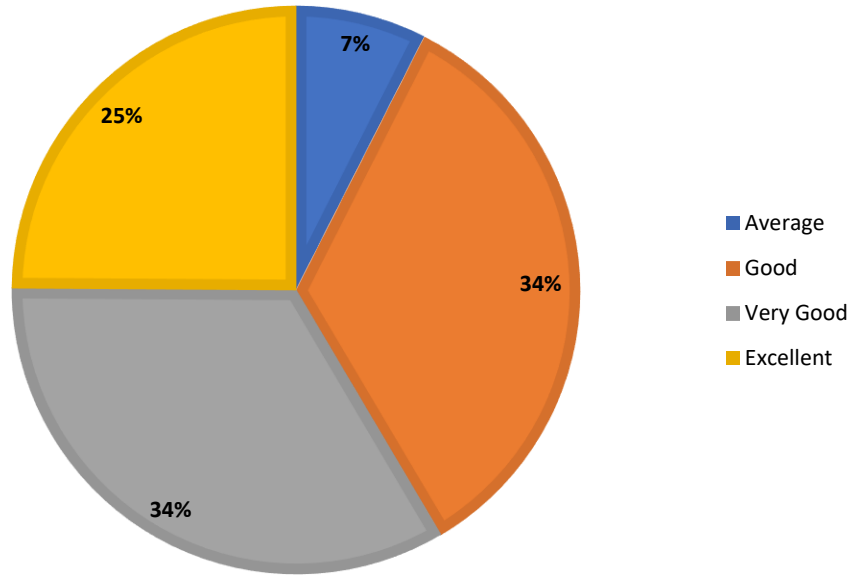

The analysis is based on 241 student responses. The scale included responding from 1= average, 2= good, 3=very good, 4= excellent

1. HOW DO YOU RATE THE SYLLABUS OF THE COURSE ?

2. HOW DO YOU RATE RELEVANCE OF THE UNITS IN THE SYLLABUS ?