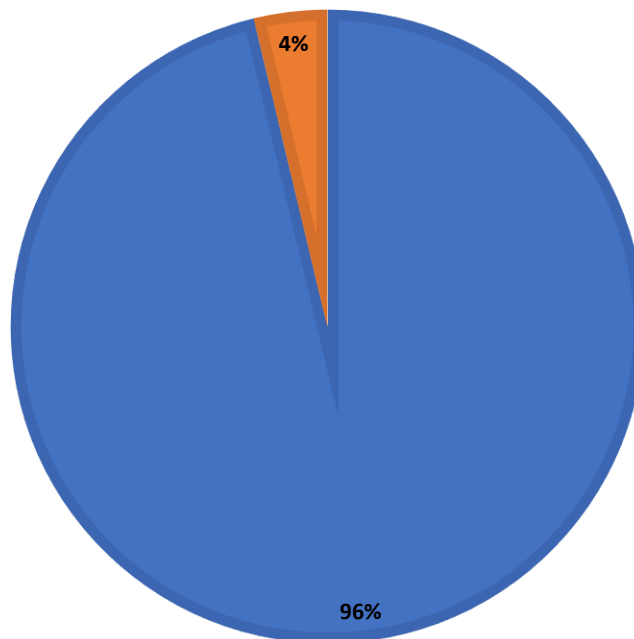

10.DID THE COURSE EXPOSE YOU TO NEW KNOWLEDGE AND PRACTICES ?

■ Yes ■ No