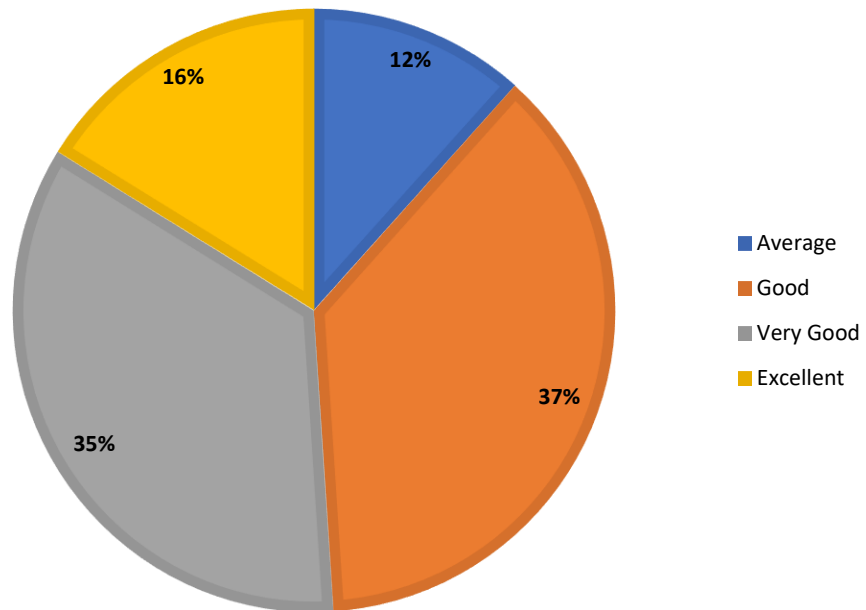

The analysis is based on 241 student responses. The scale included responding from 1= average, 2= good, 3=very good, 4= excellent

1. HOW DO YOU RATE THE SYLLABUS OF THE COURSE ?

2. HOW DO YOU RATE RELEVANCE OF THE UNITS IN THE SYLLABUS ?