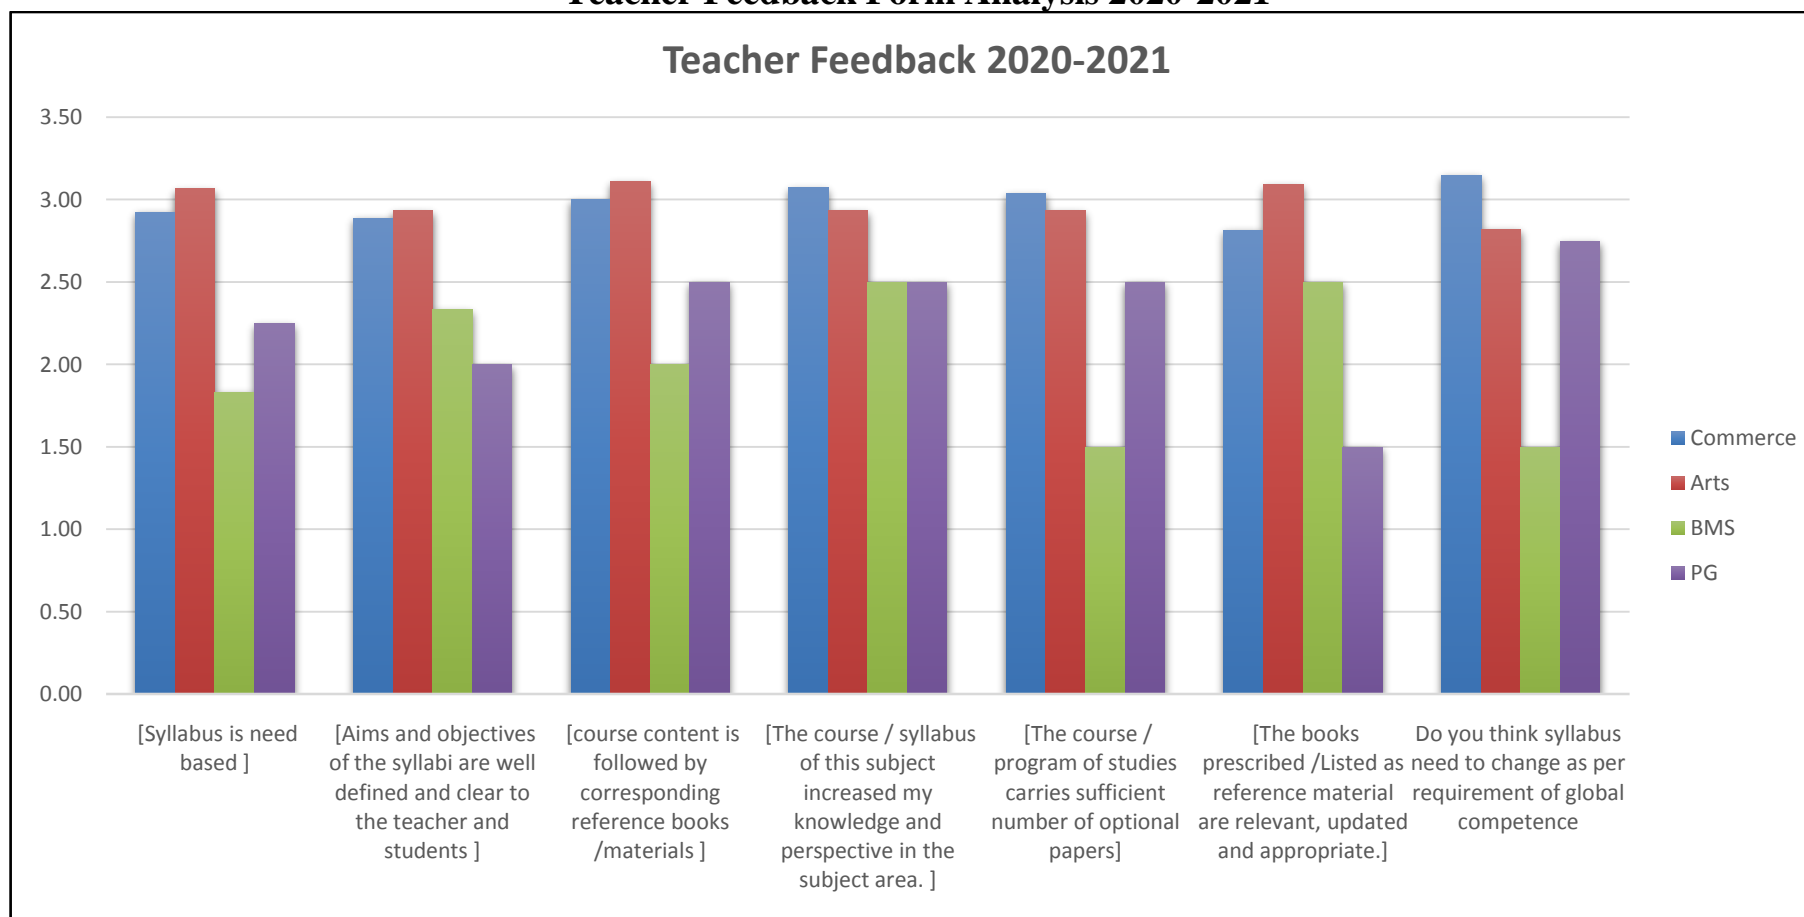

### Teacher Feedback Form Analysis 2020-2021

*4 point rating scale was used where 4= excellent, 3=very good, 2=good, 1= average*

Estd.: 1972

NAAC Reaccredited 'A' grade

**MANIBEN NANAVATI WOMEN'S COLLEGE**