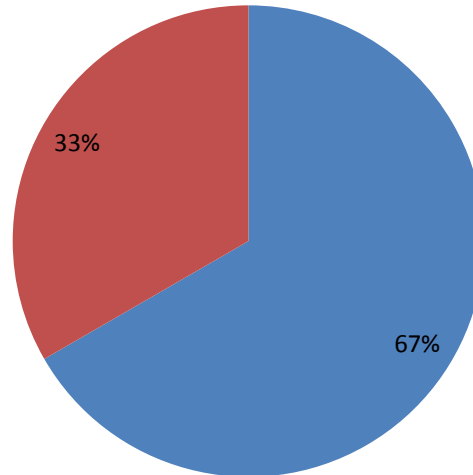

Estd.: 1972

NAAC Reaccredited 'A' grade

MANIBEN NANAVATI WOMEN'S COLLEGE

Vallabhbhai Road, Vile Parle-(W), Mumbai-400056.

Tel: 022 26128841/022 26122679/ 022 26125941

Email: mnwcollege@hotmail.com Website: <https://mnwc.edu.in/>

Do you think syllabus need to change as per requirement of global competence

■ Yes ■ No