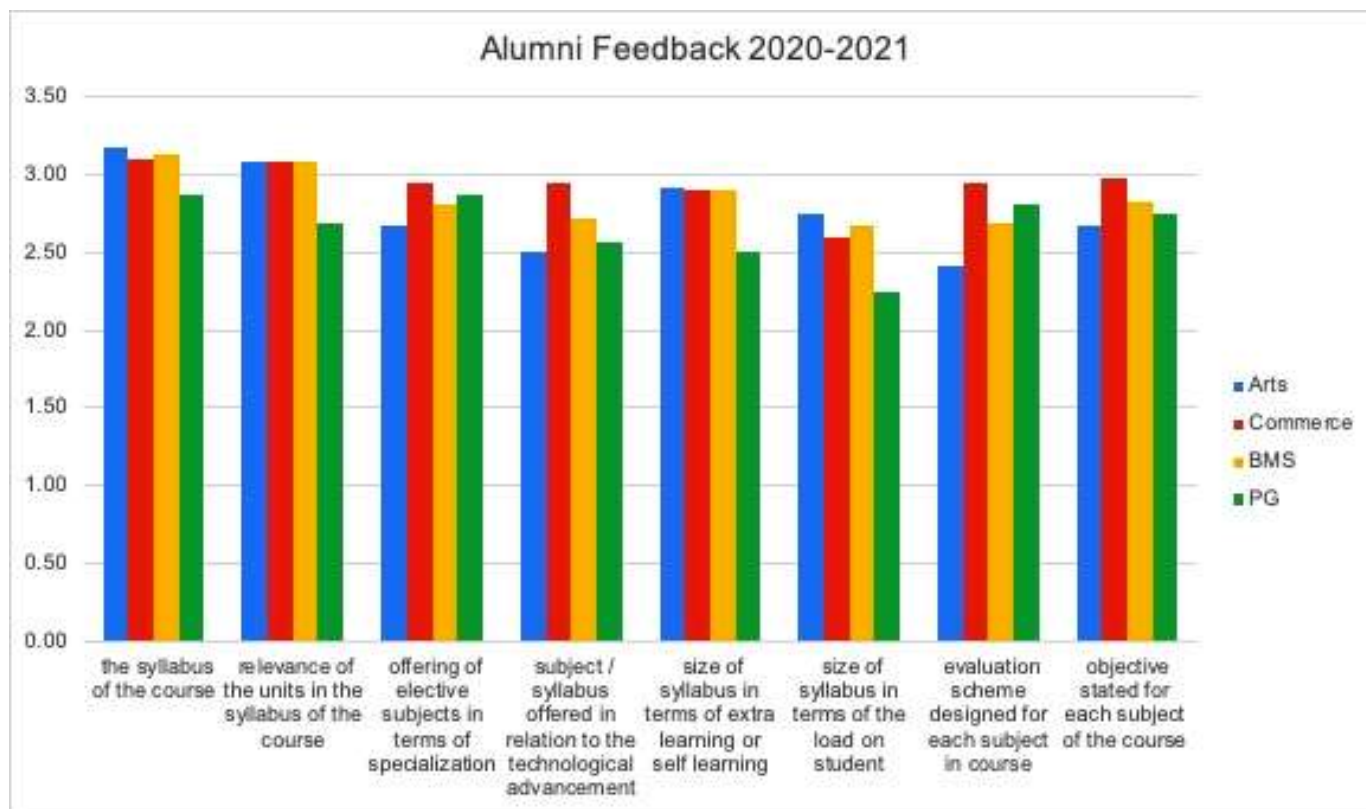

MNWC Alumni Feedback 2020-2021

The feedback was analyzed based on 74 responses received from alumni

4 point rating scale was used where 4= excellent, 3=very good, 2=good, 1= average

Estd.: 1972

NAAC Reaccredited 'A' grade