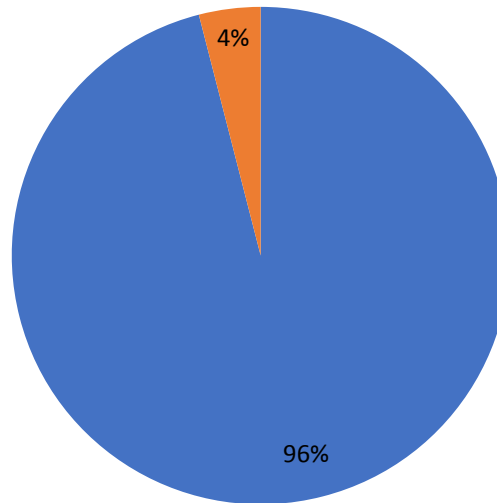

Estd.: 1972

NAAC Reaccredited 'A' grade

MANIBEN NANAVATI WOMEN'S COLLEGE

Vallabhbhai Road, Vile Parle-(W), Mumbai-400056.

Tel: 022 26128841/022 26122679/ 022 26125941

Email: mnwcollege@hotmail.com Website: <https://mnwc.edu.in/>

Will you recommend this course to your colleagues?

■ Yes ■ No