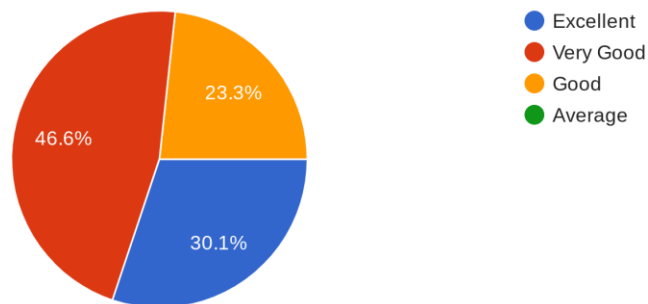

MANIBEN NANAVATI WOMEN'S COLLEGE
Vallabhbai Road, Vile Parle-(W), Mumbai-400056.
Tel: 022 26128841/022 26122679/ 022 26125941
Email: mnwcollege@hotmail.com Website: www.mnwc-sndt.org

3. The curriculum enabled you to acquire and improve work-related, competitive and interpersonal skills.

146 responses

4. Contribution of the curriculum towards getting job market ready.

146 responses