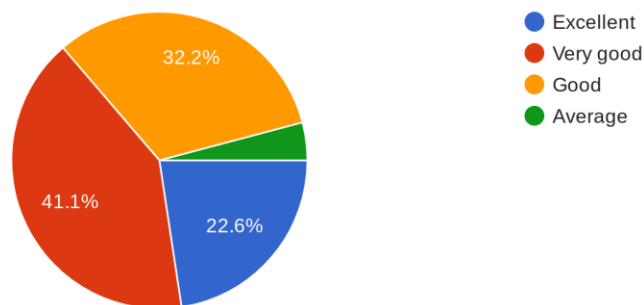

1. Rate the curriculum studied by the students.

146 responses

2. The curriculum justifies theoretical knowledge along with the internship and placement opportunities.

146 responses

MANIBEN NANAVATI WOMEN'S COLLEGE
Vallabhbai Road, Vile Parle-(W), Mumbai-400056.
Tel: 022 26128841/022 26122679/ 022 26125941
Email: mnwcollege@hotmail.com Website: www.mnwc-sndt.org