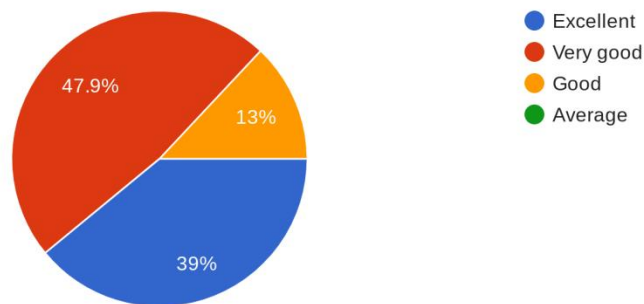

1. Rate the curriculum studied by the students.

146 responses

2. The curriculum justifies theoretical knowledge along with the internship and placement opportunities.

146 responses

MANIBEN NANAVATI WOMEN'S COLLEGE
Vallabhbai Road, Vile Parle-(W), Mumbai-400056.
Tel: 022 26128841/022 26122679/ 022 26125941
Email: mnwcollege@hotmail.com Website: www.mnwc-sndt.org