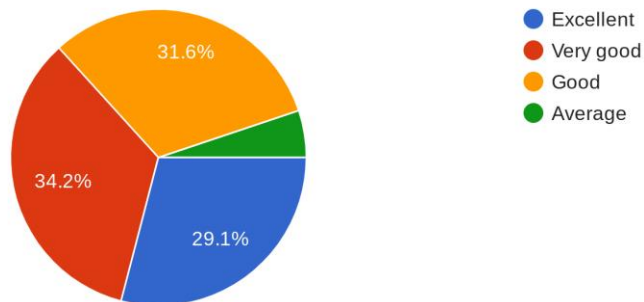

Rate the curriculum prescribed for your degree during your term in the college?

117 responses

How would you rate the course curriculum for fulfilling your expectations?

117 responses

MANIBEN NANAVATI WOMEN'S COLLEGE
Vallabhbai Road, Vile Parle-(W), Mumbai-400056.
Tel: 022 26128841/022 26122679/ 022 26125941
Email: mnwcollege@hotmail.com Website: www.mnwc-sndt.org