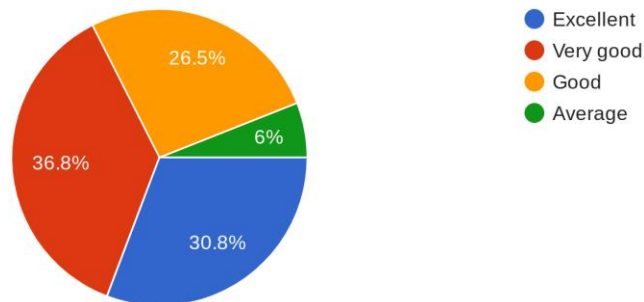

How do you rate the courses that you have learnt in relation to career prospects?
117 responses