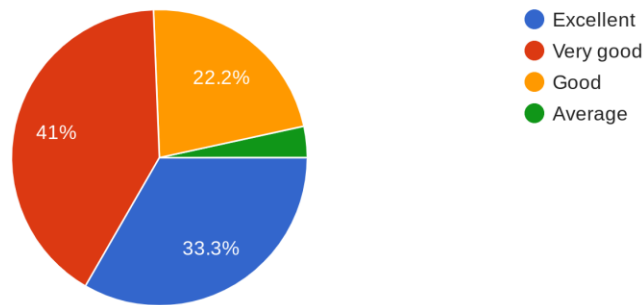

117 responses

How would you rate the benefits of curriculum to pursue further studies?

117 responses

MANIBEN NANAVATI WOMEN'S COLLEGE
Vallabhbai Road, Vile Parle-(W), Mumbai-400056.
Tel: 022 26128841/022 26122679/ 022 26125941
Email: mnwcollege@hotmail.com Website: www.mnwc-sndt.org