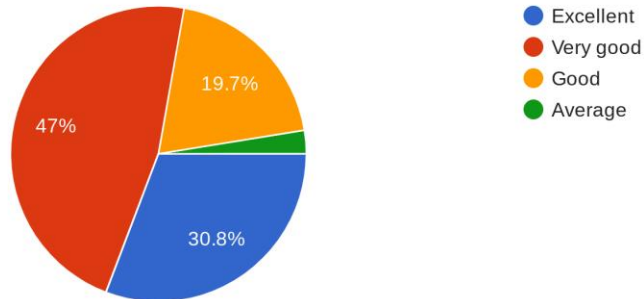

Rate the curriculum prescribed for your degree during your term in the college?

117 responses

How would you rate the course curriculum for fulfilling your expectations?

117 responses

MANIBEN NANAVATI WOMEN'S COLLEGE
Vallabhbai Road, Vile Parle-(W), Mumbai-400056.
Tel: 022 26128841/022 26122679/ 022 26125941
Email: mnwcollege@hotmail.com Website: www.mnwc-sndt.org