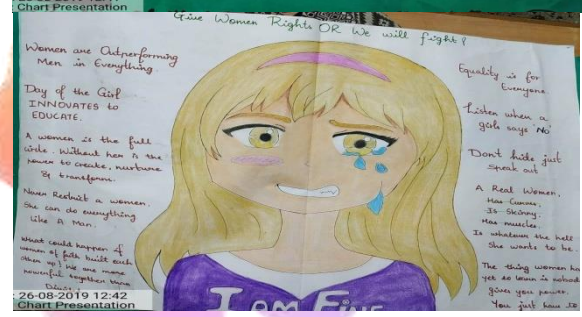

26-08-2019 12:42
Chart Presentation